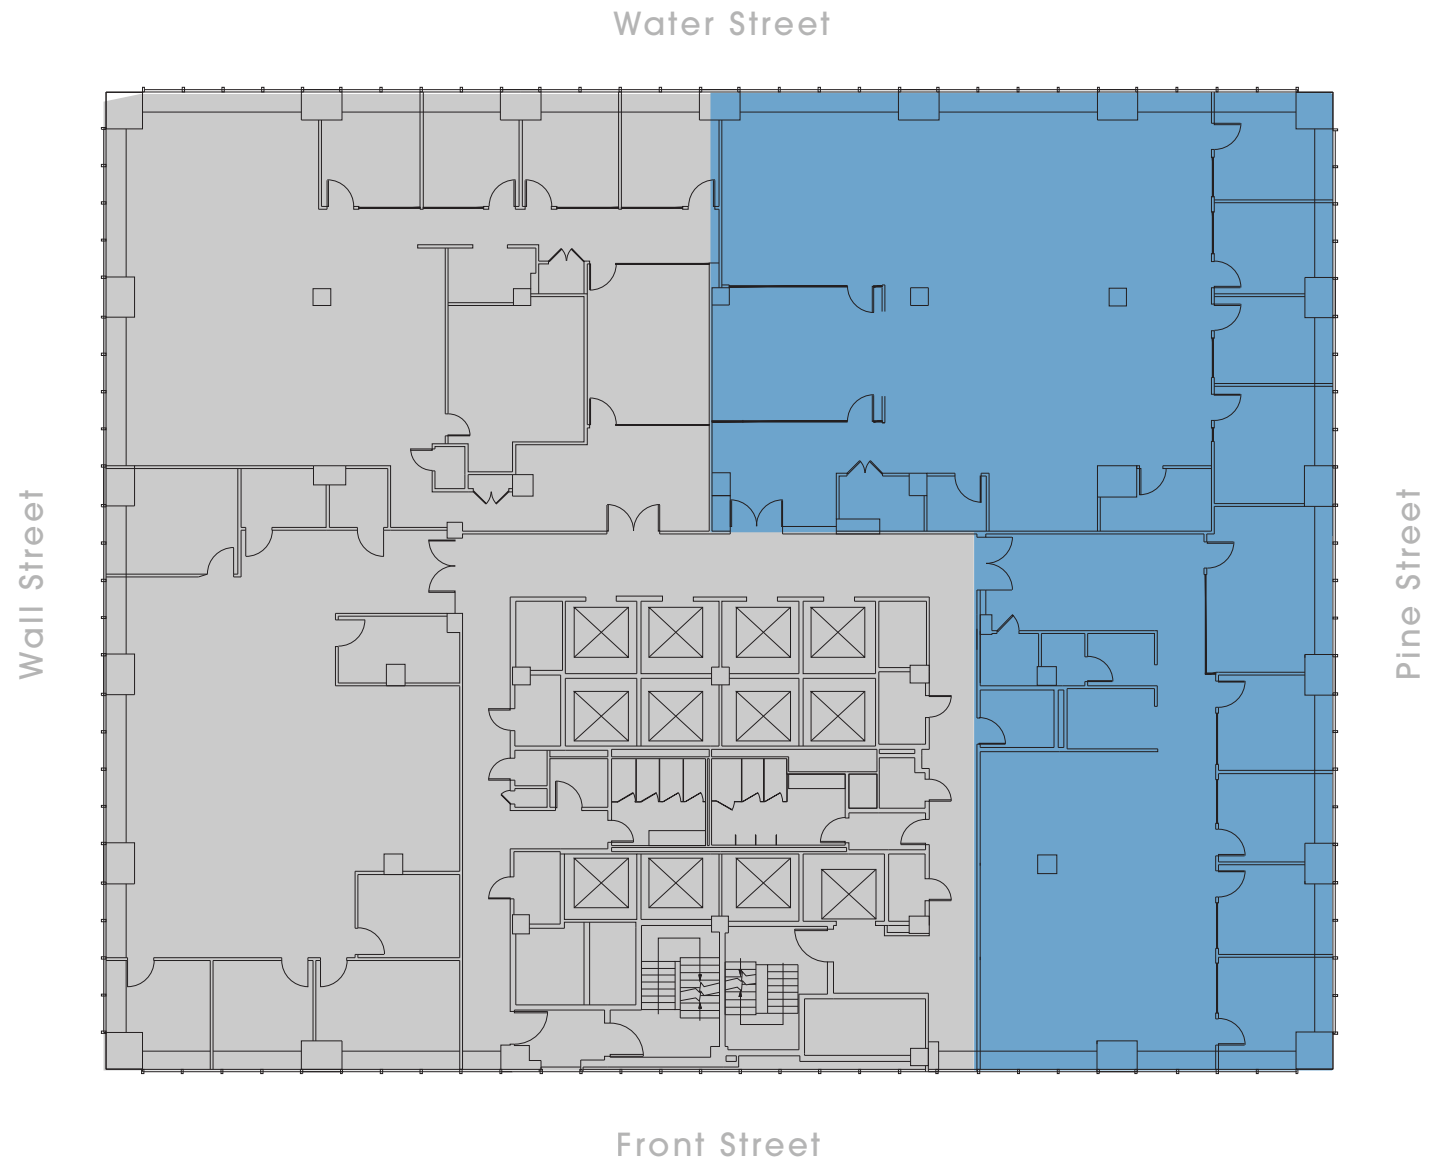

Availability

SUITE 500 | 9,631 RSF

SUITE 500
9,631 RSF

Core Plan

Barings/JLL
Available: Immediately

SCOTT CAHALY

212-418-2644

scott.cahaly@am.jll.com