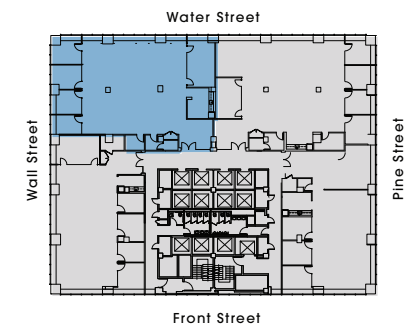

Availability

SUITE 803 | 5,259 RSF

LEGEND

| TYPE | QTY |
|------------------------------|-----------|
| OFFICES | |
| PRIVATE OFFICES | 4 |
| WORKSTATIONS | |
| WORKSTATIONS | 20 |
| RECEPTIONIST | 1 |
| COLLABORATION | |
| CONFERENCE ROOM | 1 |
| AMENITIES | |
| RECEPTION AREA | 1 |
| PANTRY | 1 |
| SUPPORT & STORAGE | |
| COPY | 1 |
| IT ROOM | 1 |
| STORAGE | 2 |
| TOTAL | |
| RSF | 5,259 RSF |
| SEATS | 25 |