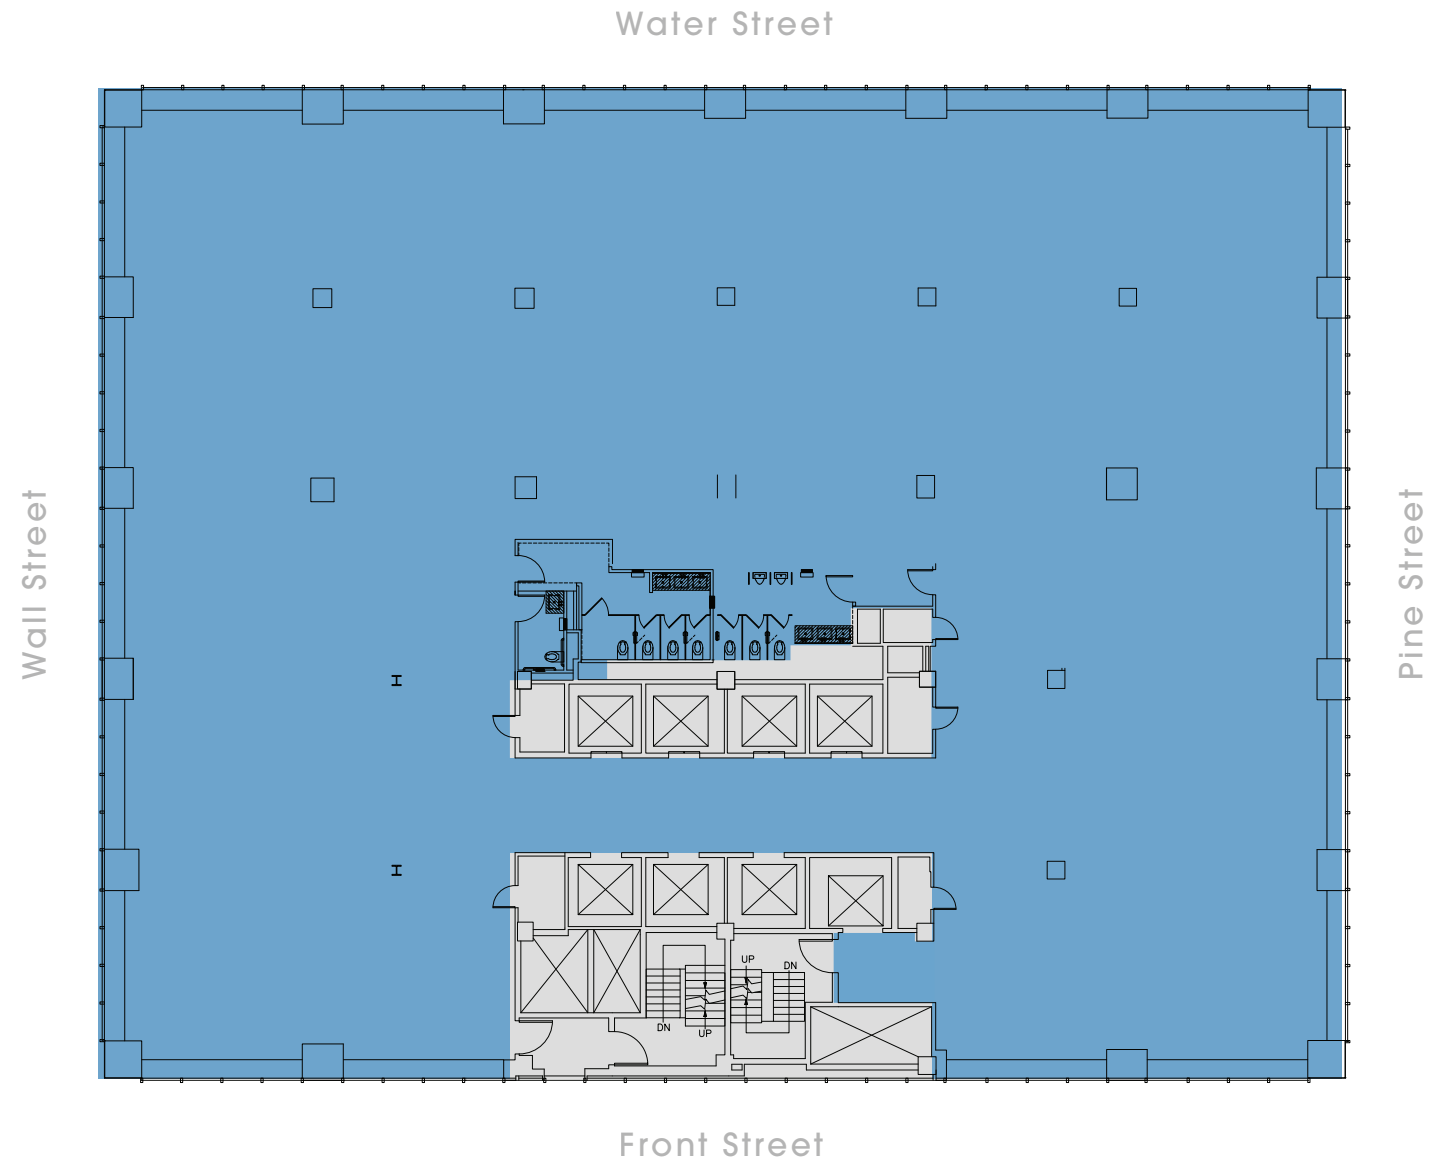

Availability

SUITE 2500 | 19,645 RSF

SUITE 2500
19,645 RSF

Core Plan

Barings/JLL
Available: Immediately

Suite 2500

—
Suite 2500

SCOTT CAHALY