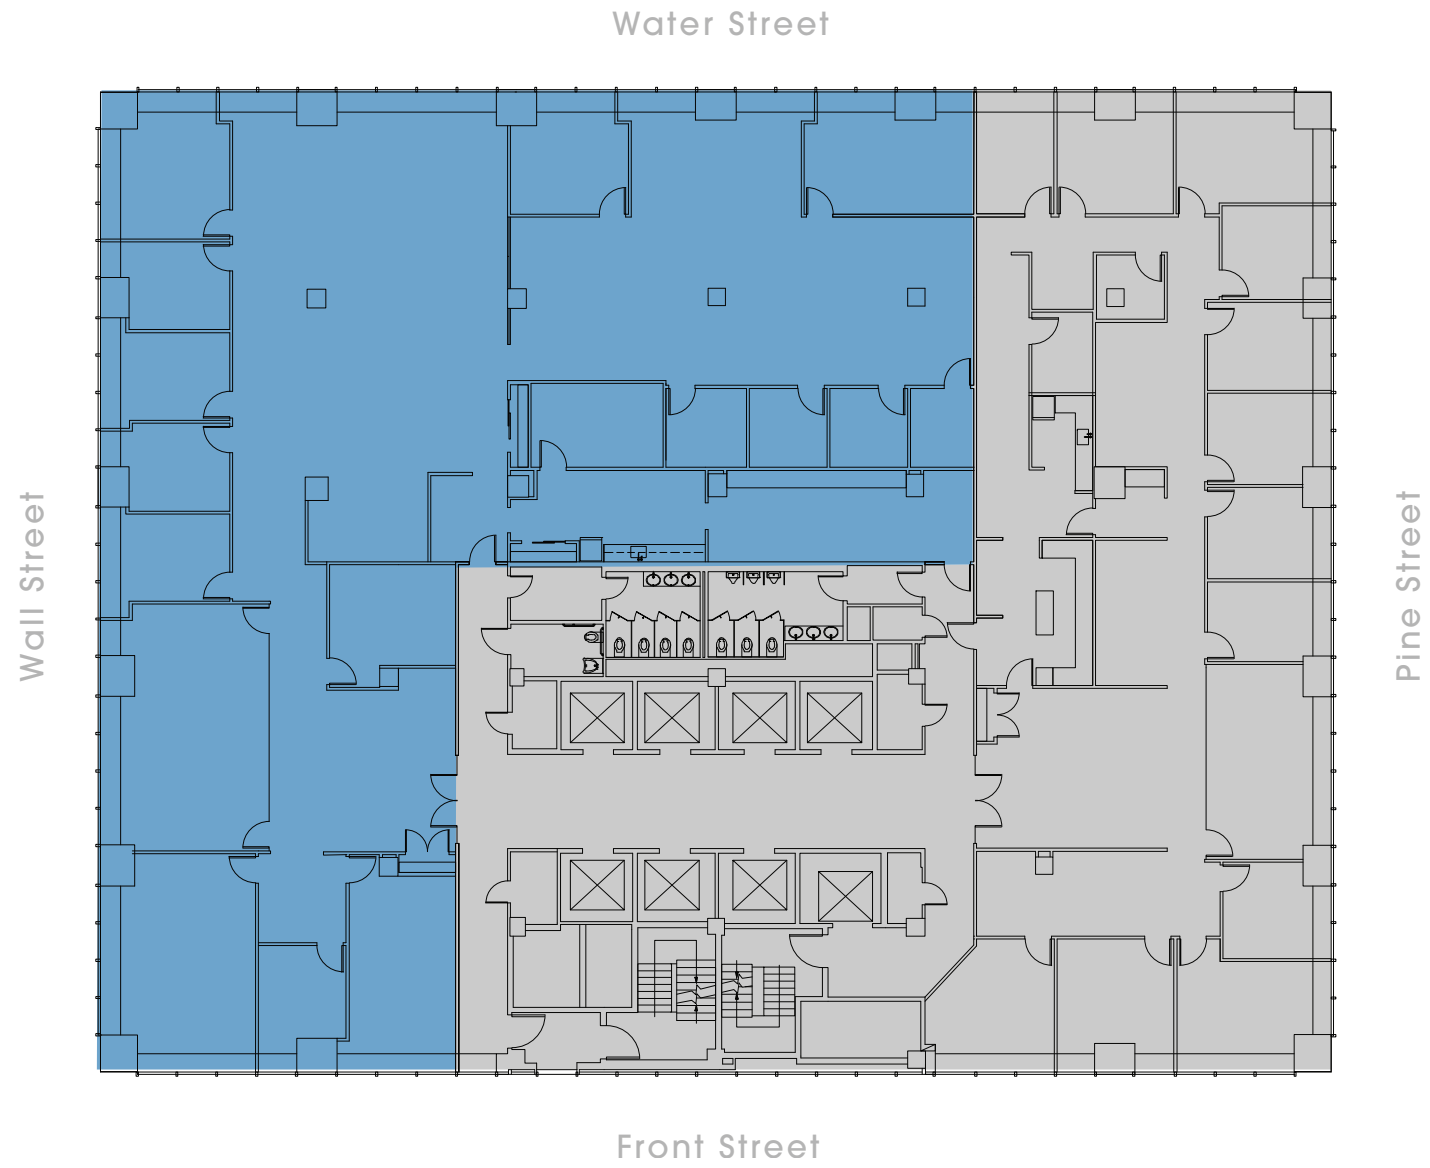

Availability

→ SUITE 2000 | 12,292 RSF

SUITE 2000
12,292 RSF

Core Plan

Barings/JLL
Available: Immediately

SCOTT CAHALY

212-418-2644

scott.cahaly@am.jll.com