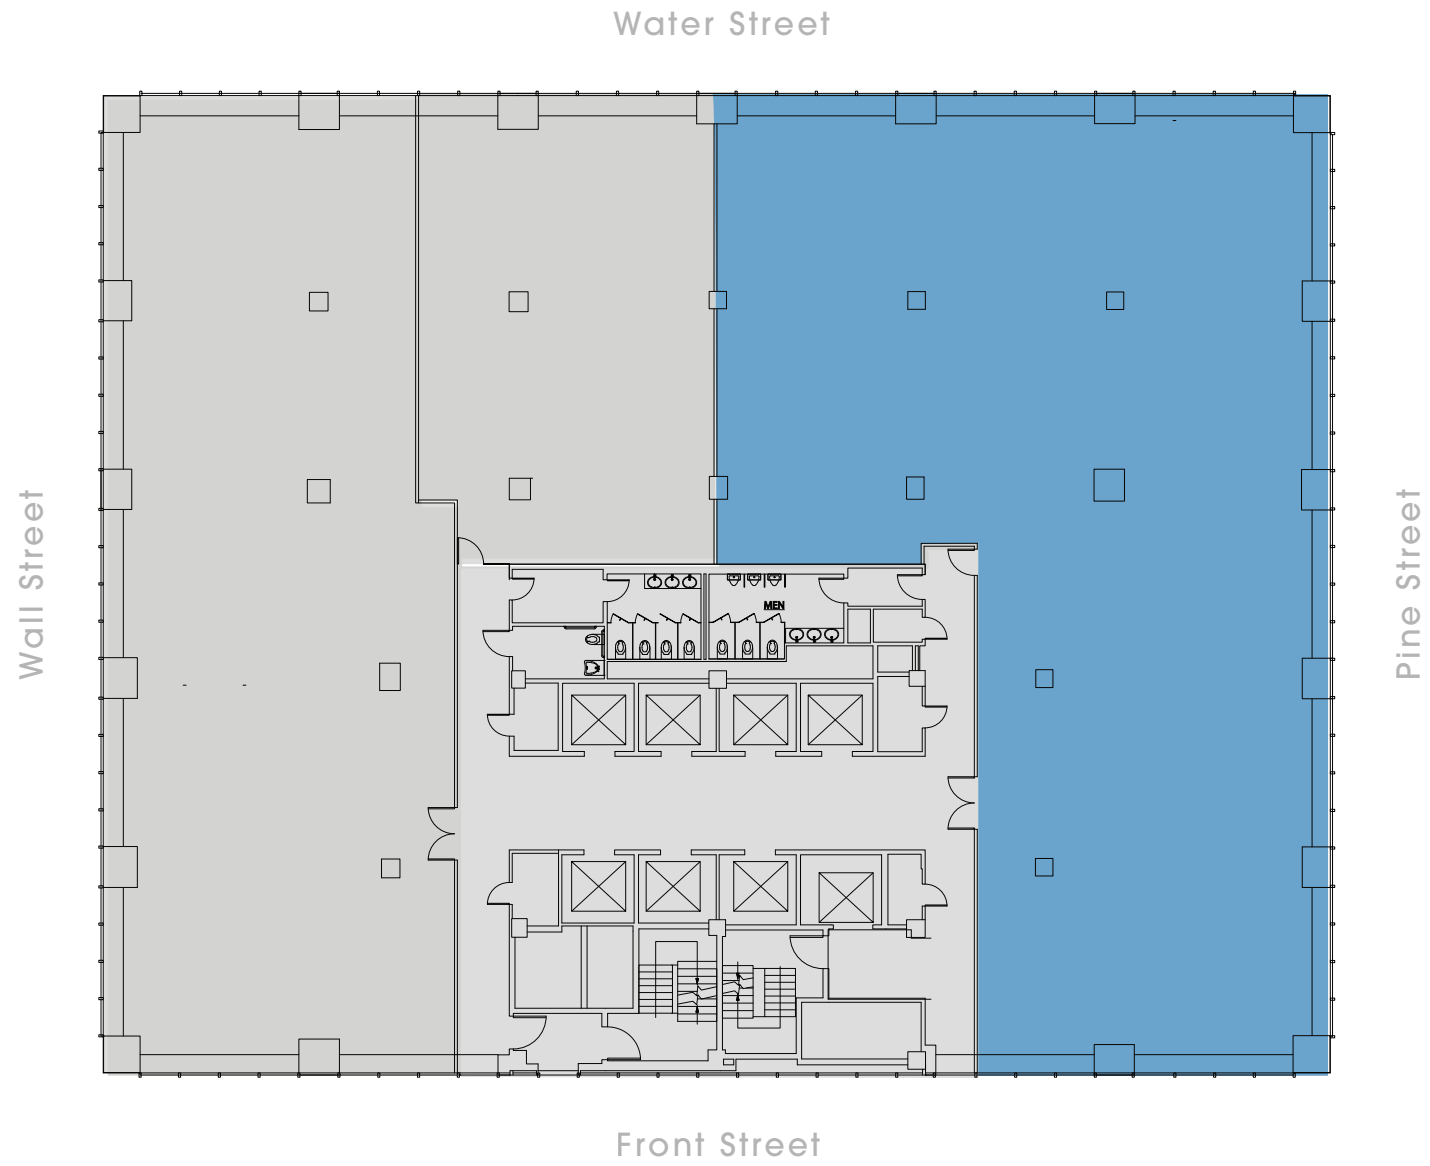

Availability

→ SUITE 1402 | 9,80T RSF

SUITE 1402
9,801 RSF

Core Plan

Barings/JLL
Available: Immediately

SCOTT CAHALY

212-418-2644

scott.cahaly@am.jll.com